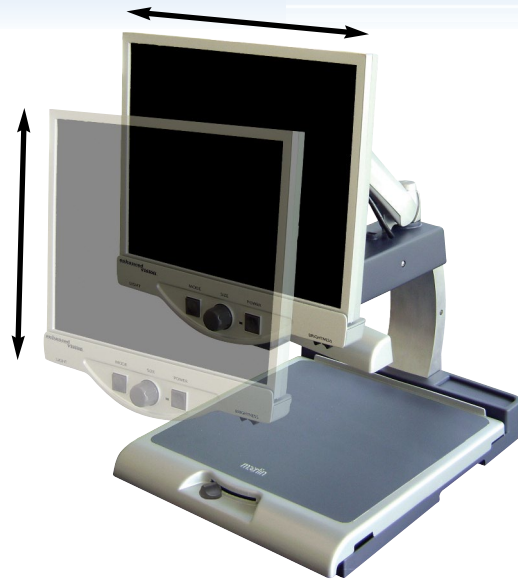

See for yourself what makes Merlin the greatest value and best picture quality available in desktop video magnification. Enjoy a feature rich system made to fit your needs and budget.

*Easily pivot Merlin's LCD screen horizontally and vertically to provide a comfortable viewing position. View oversized documents and work on special projects with ease on Merlin's large workspace.*

“ The Merlin is the best investment I have made for myself in a long time. Nobody can put a price tag on being able to read, write and see my mail again! ”

—Jeff Helms, CA

*Plug in the new Feature Kit to add line markers, windowing/masking and VGA toggle to any Merlin LCD model.*

## Features Include:

- Simple, easy-to-use tactile controls
- Long lasting LED lighting for truer picture and color
- Ships in one box, simple to unpack, just plug in and begin
- Available in 19" & 22" monitors
- Screen easily pivots, both horizontally and vertically to provide the most comfortable viewing position
- Wide range of adjustable magnification from 2.4x to 77x (varies with display size)
- Computer Compatible (Plus Models or additional hardware required)
- 7 preset viewing modes
- Up to 28 custom programmable color select options available
- Slim, lightweight profile
- Adjustable brightness
- Auto focus
- 3 year warranty

### **Merlin**

Merlin's unique screen shifts from left to right and up and down for your most comfortable viewing position. Providing a clear crisp image and truer picture and color, you'll find reading and performing daily tasks enjoyable again.